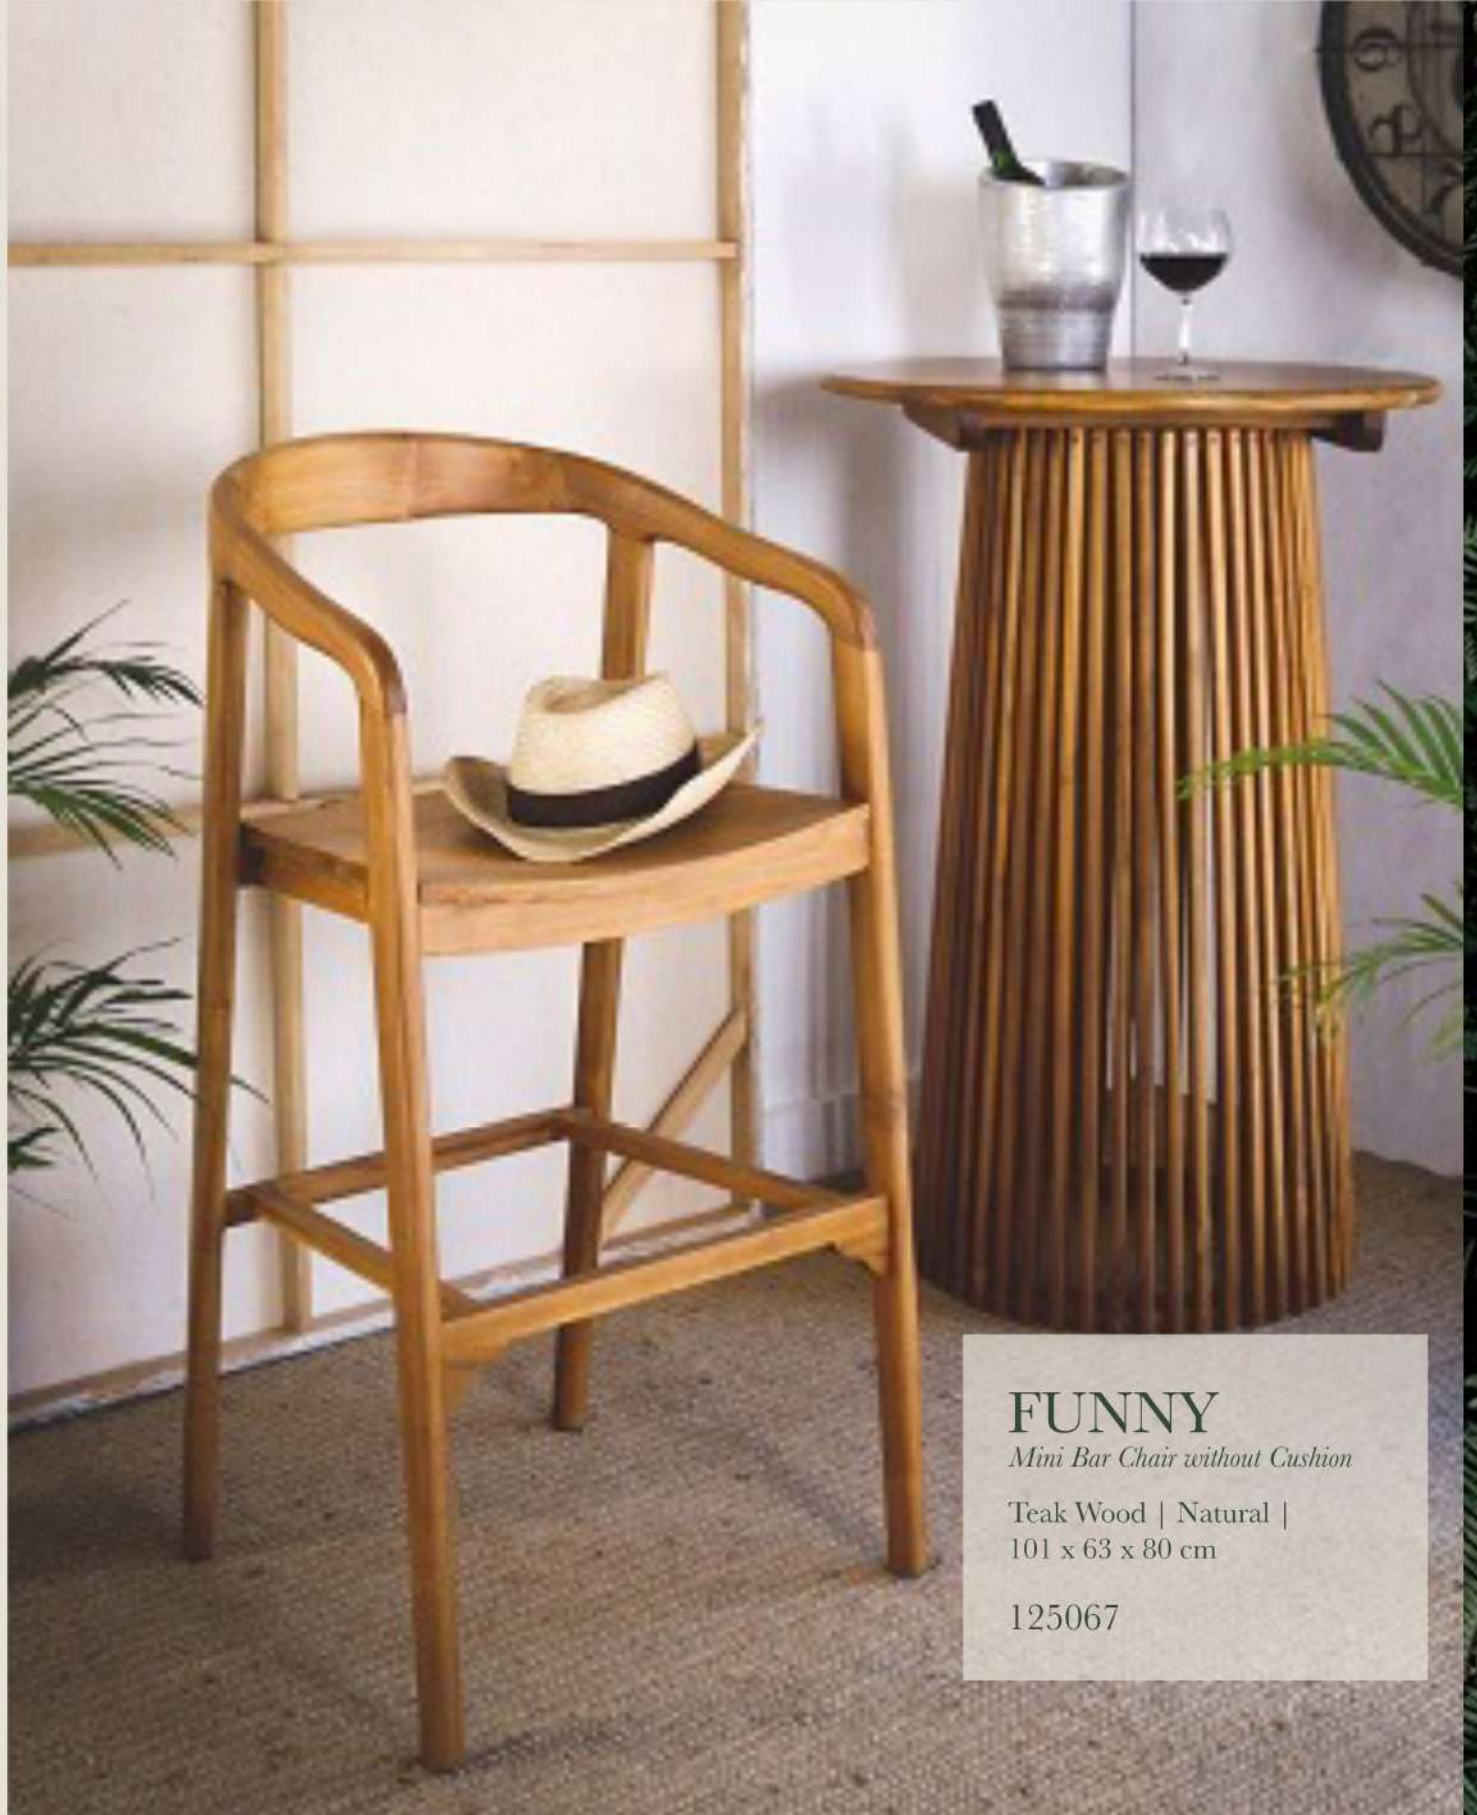

KALPA
Small Bench

Mix Wood | Natural Antique |
30 x 30 x 20 cm

125037

KATJIA

Bar Chair without Cushion

Teak & Viro Rope Wicker |
Natural |
47 x 55 x 108 cm

123423

FUNNY