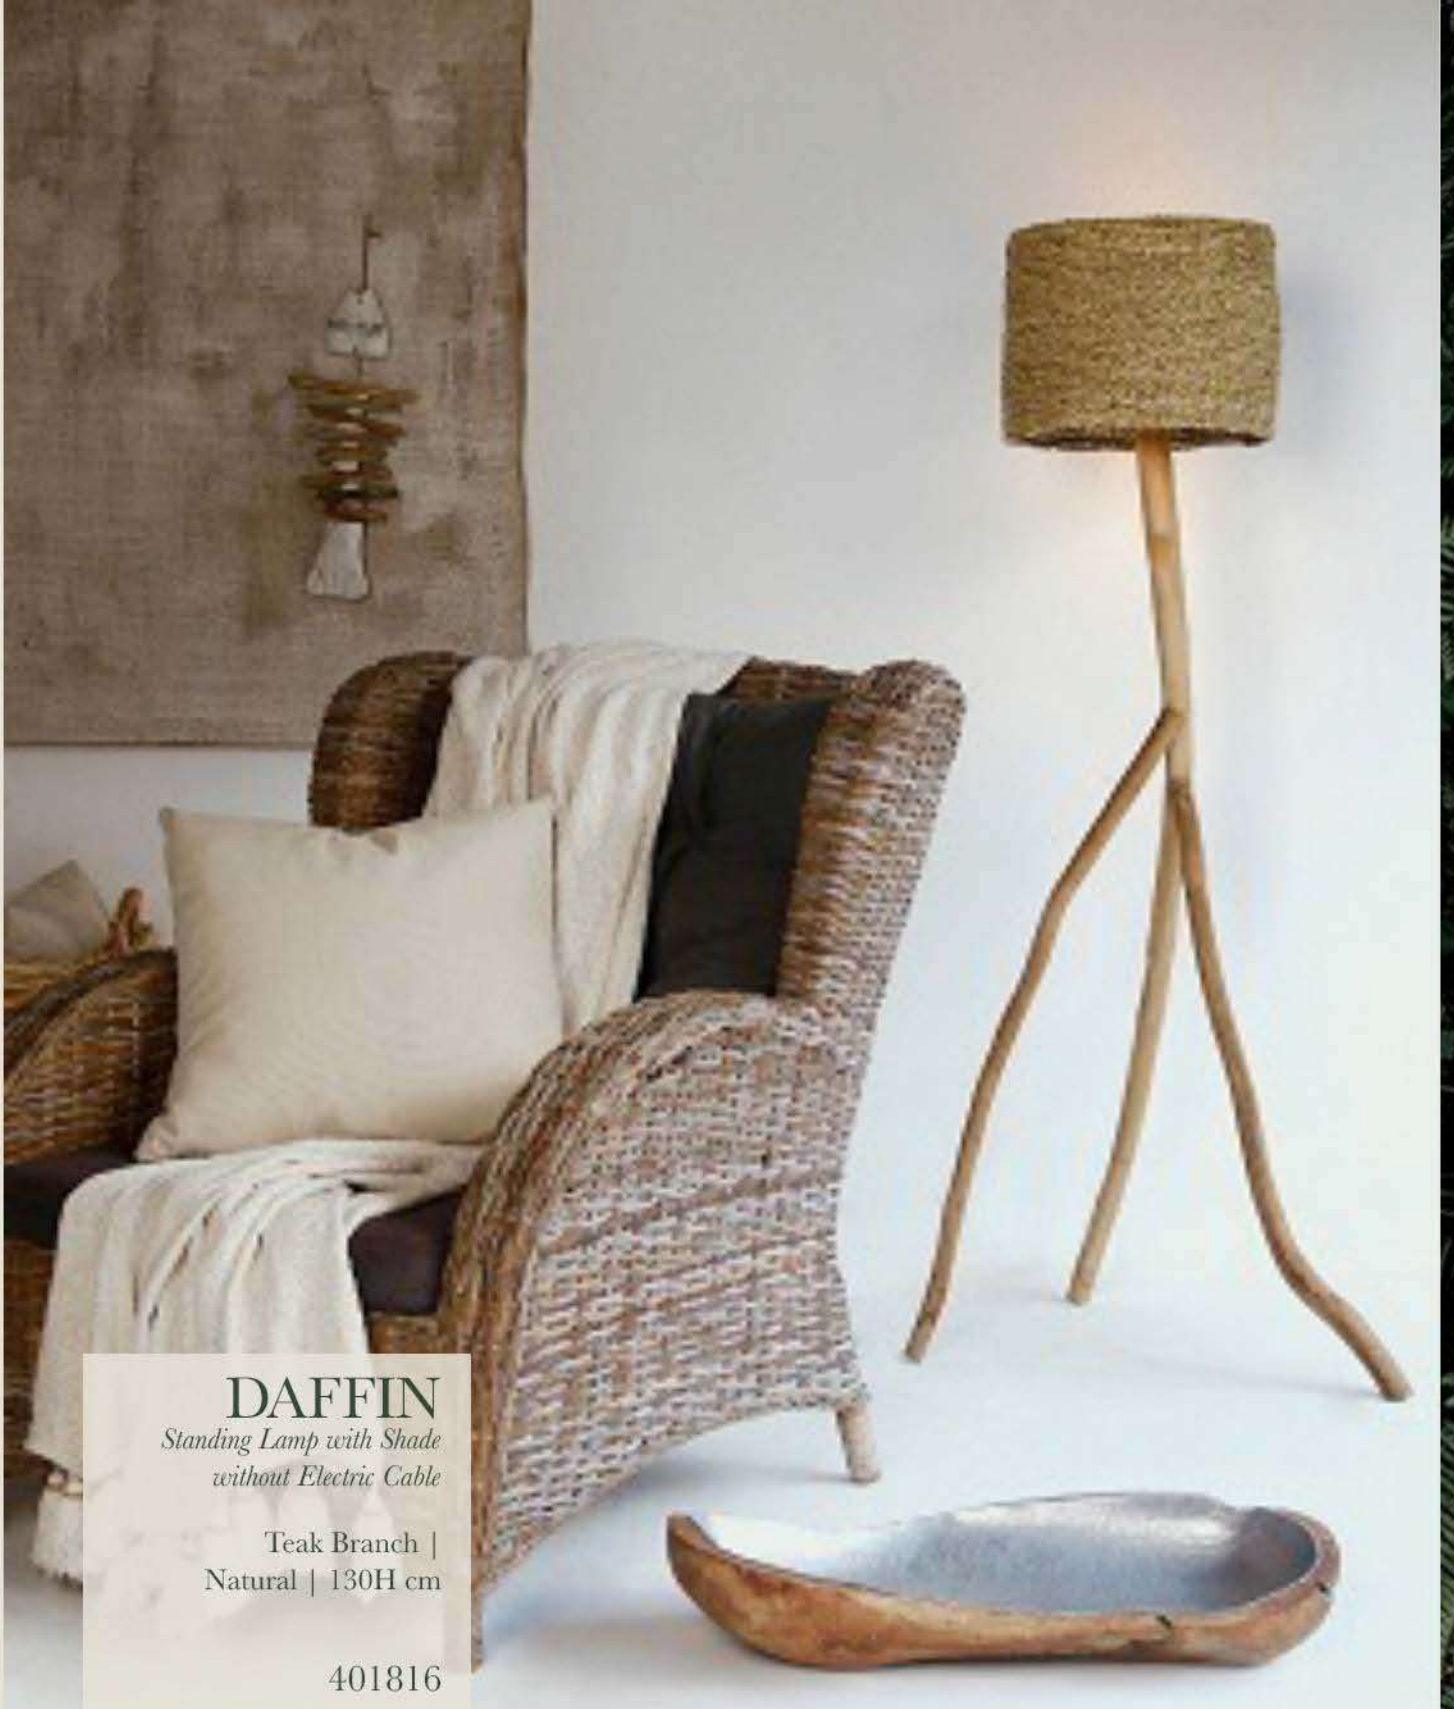

DAFFIN

*Standing Lamp with Shade
without Electric Cable*

Teak Branch |
Natural | 130H cm

401816