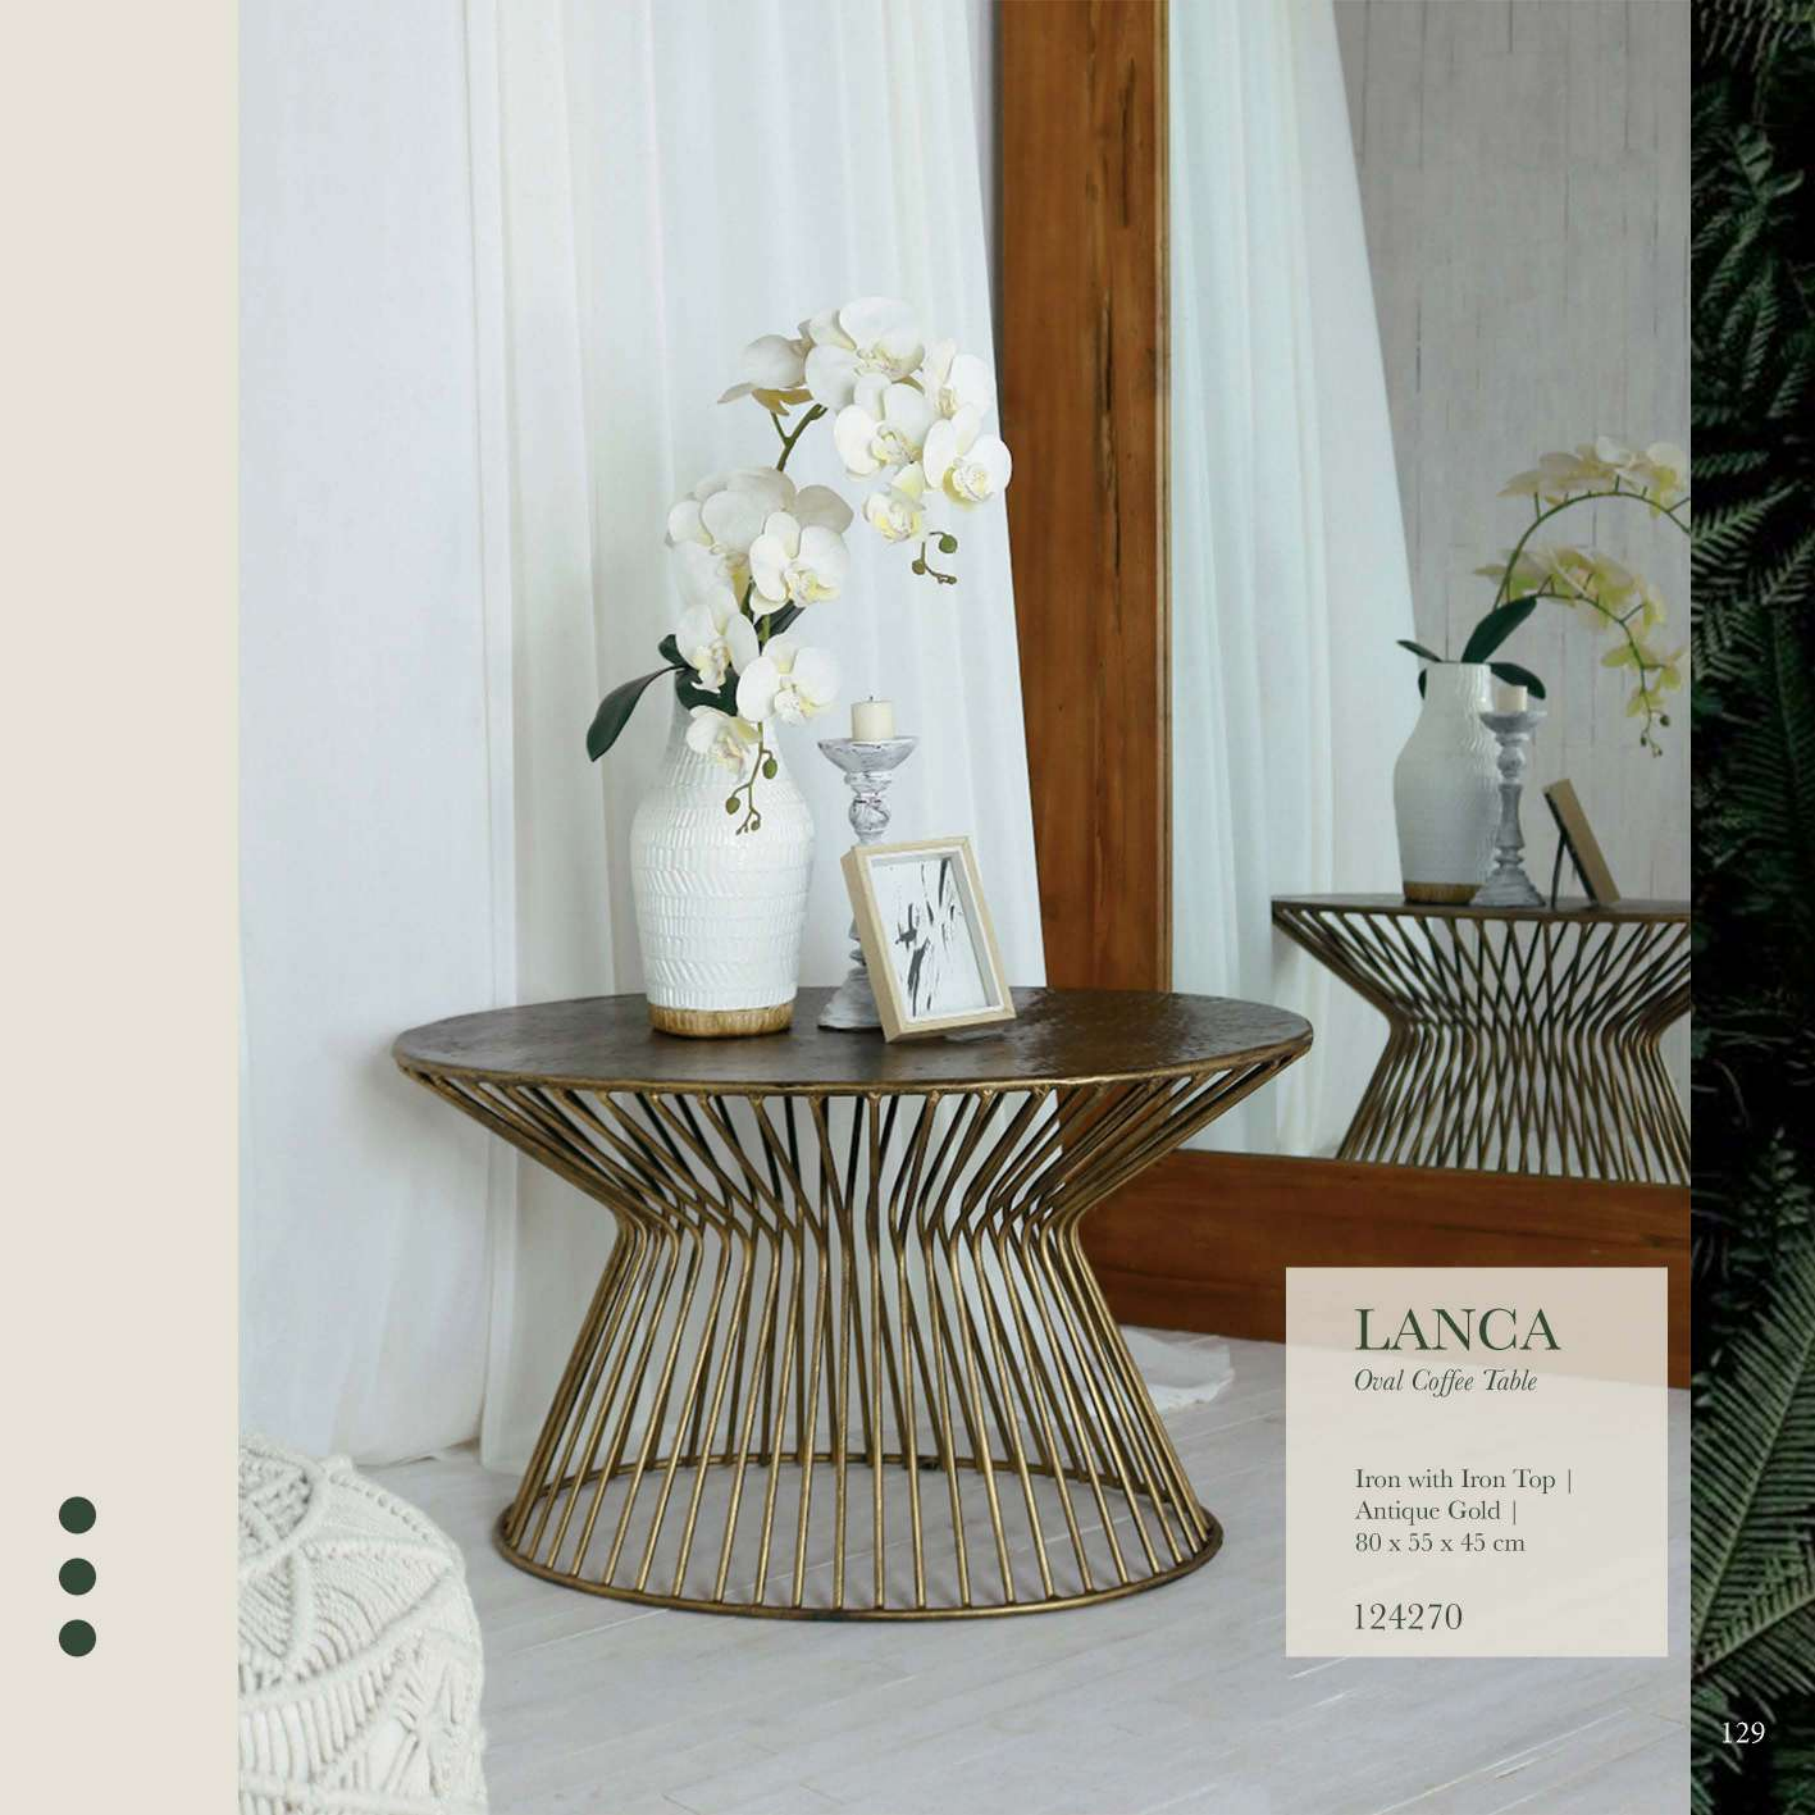

LANCA

Oval Coffee Table

Iron with Iron Top |
Antique Gold |
80 x 55 x 45 cm

124270