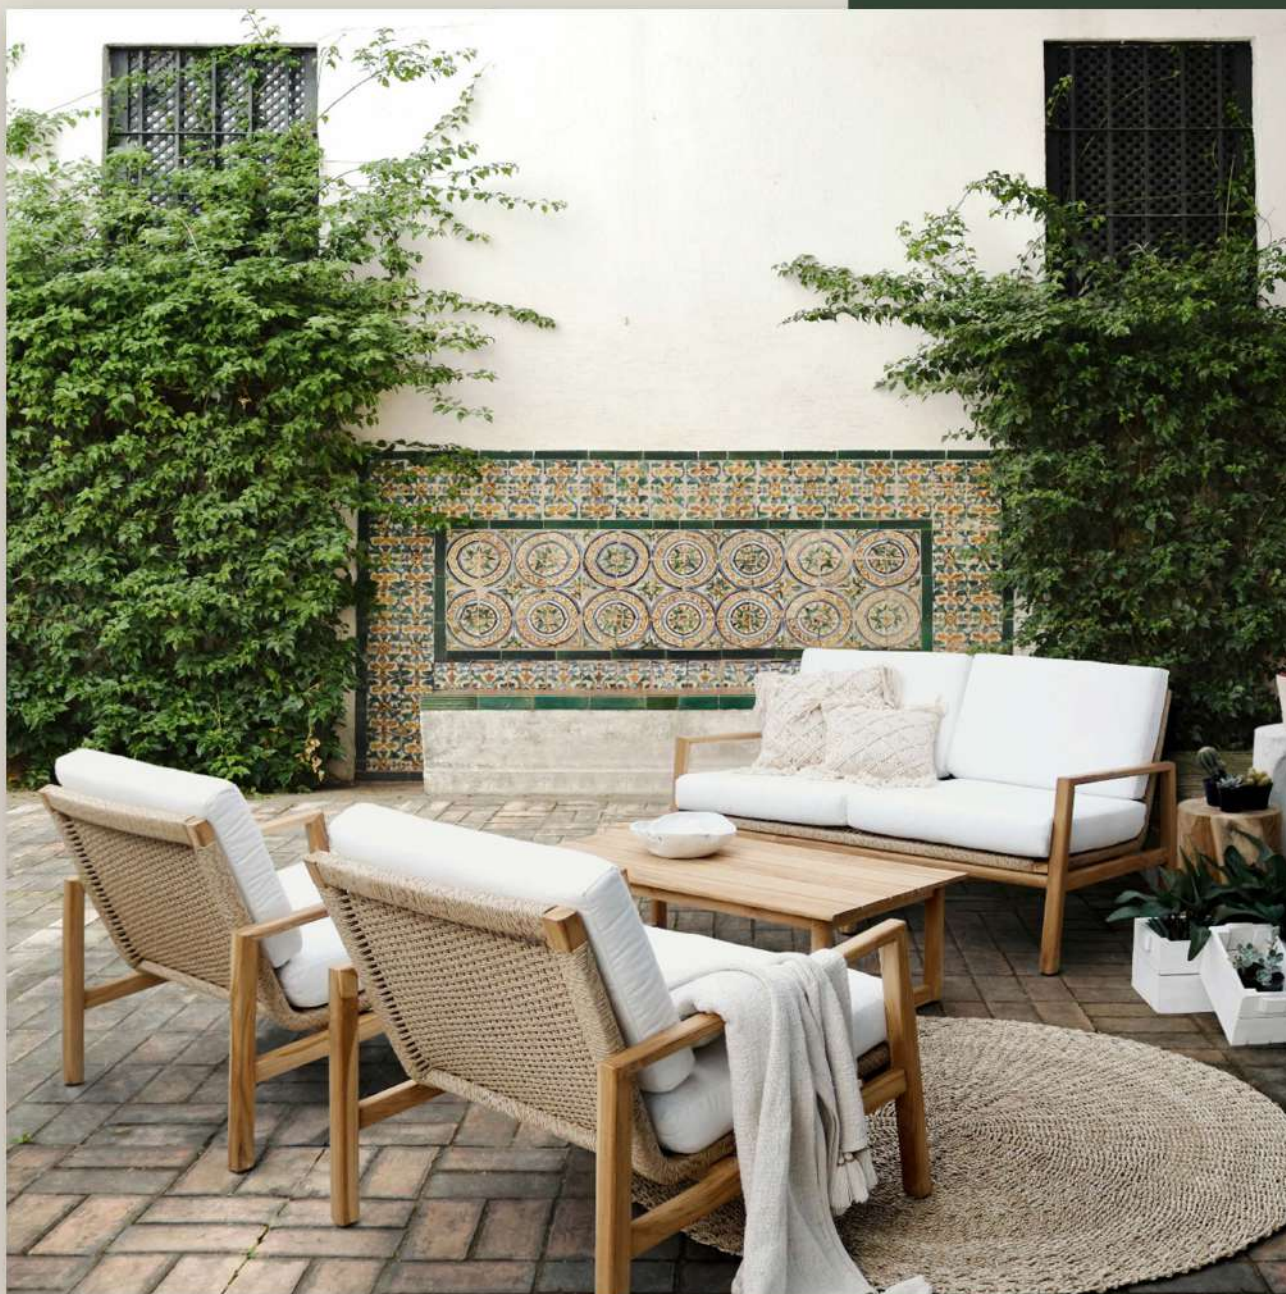

DUMAI

Living Set of Four without Glass Top

Teak Wood Aluminium Frame | Synthetic Rattan |

Natural White Outdoor Cushion |

150 x 90 x 72 cm, 80 x 90 x 72 cm, 80 x 90 x 72 cm, 110 x 60 x 45 cm

802067

BATIK

Square Puff