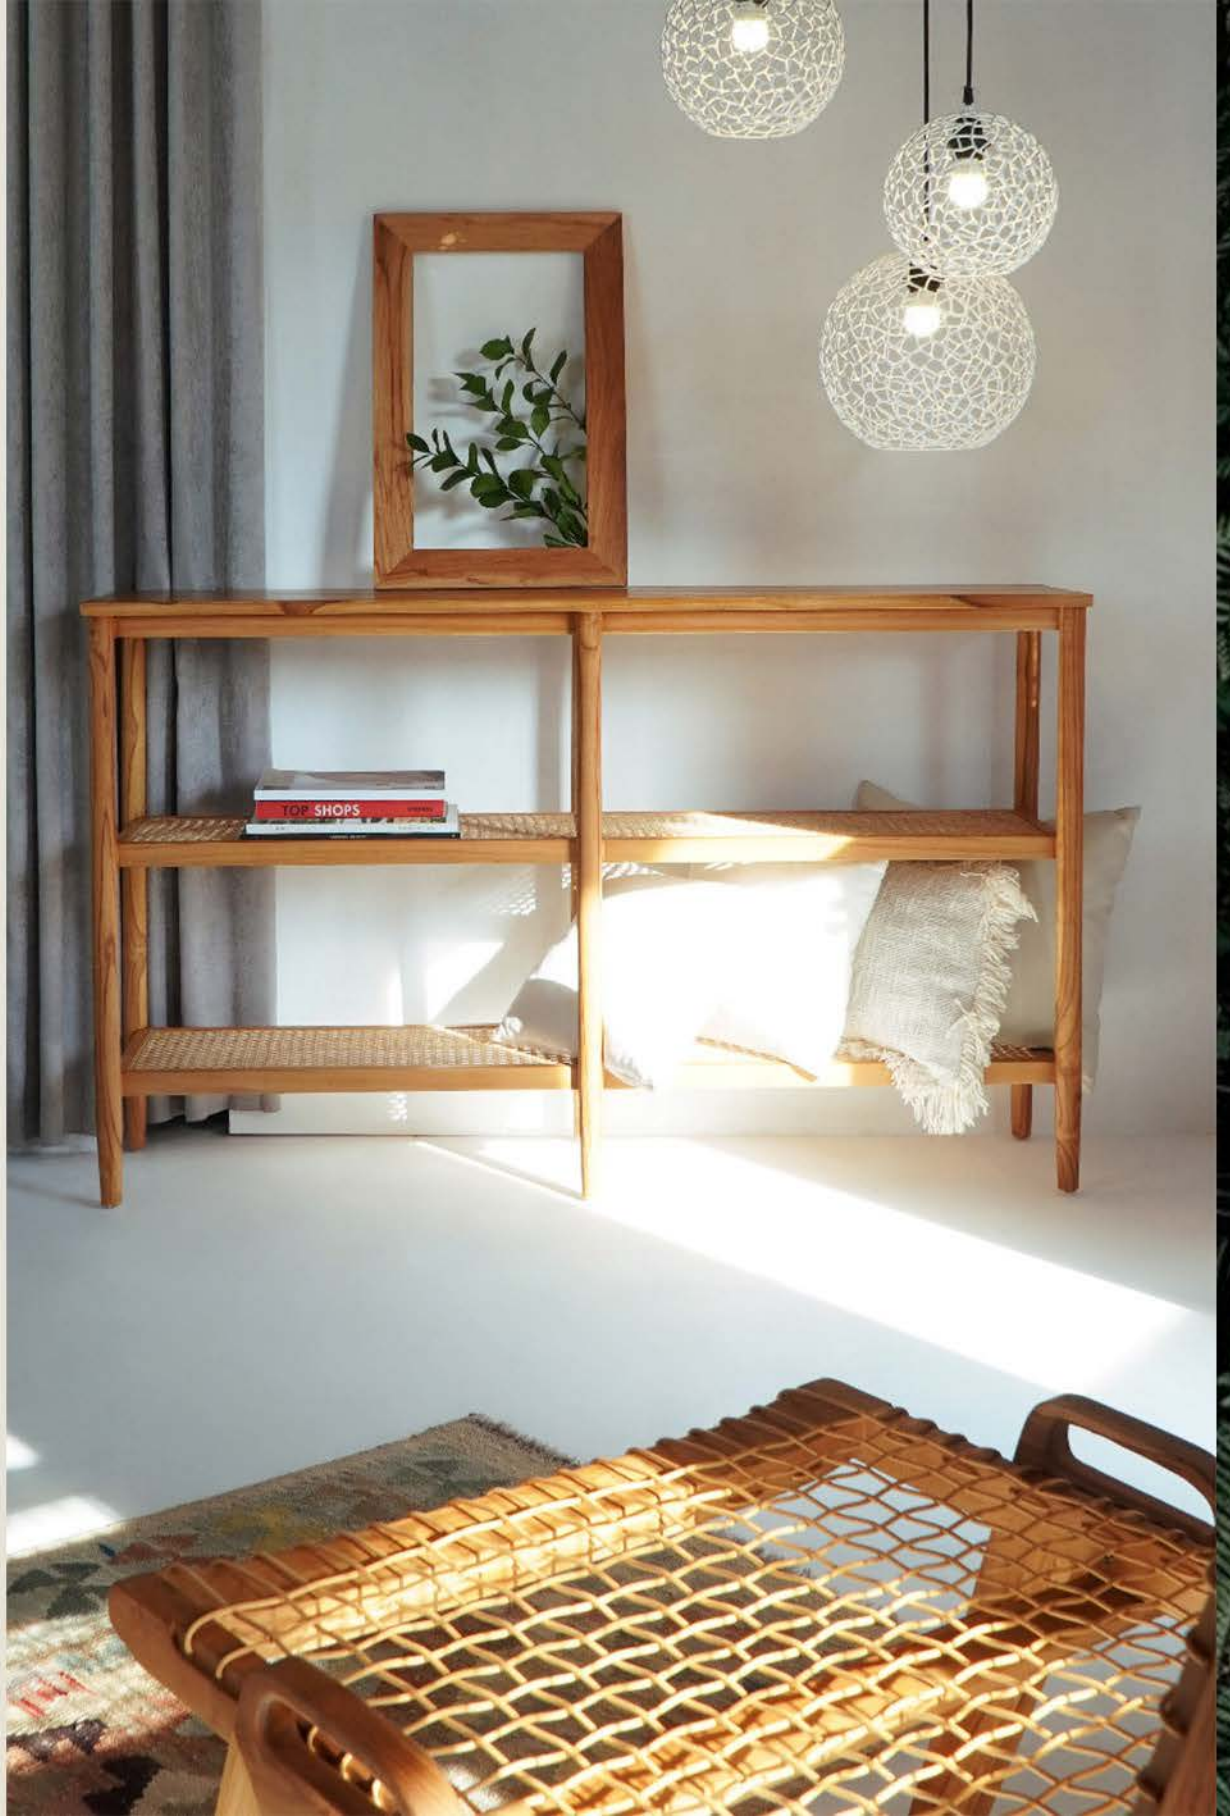

KOLDING
Rack

Teak Wood & Rattan |
Natural | 140 x 35 x 86 cm

124781