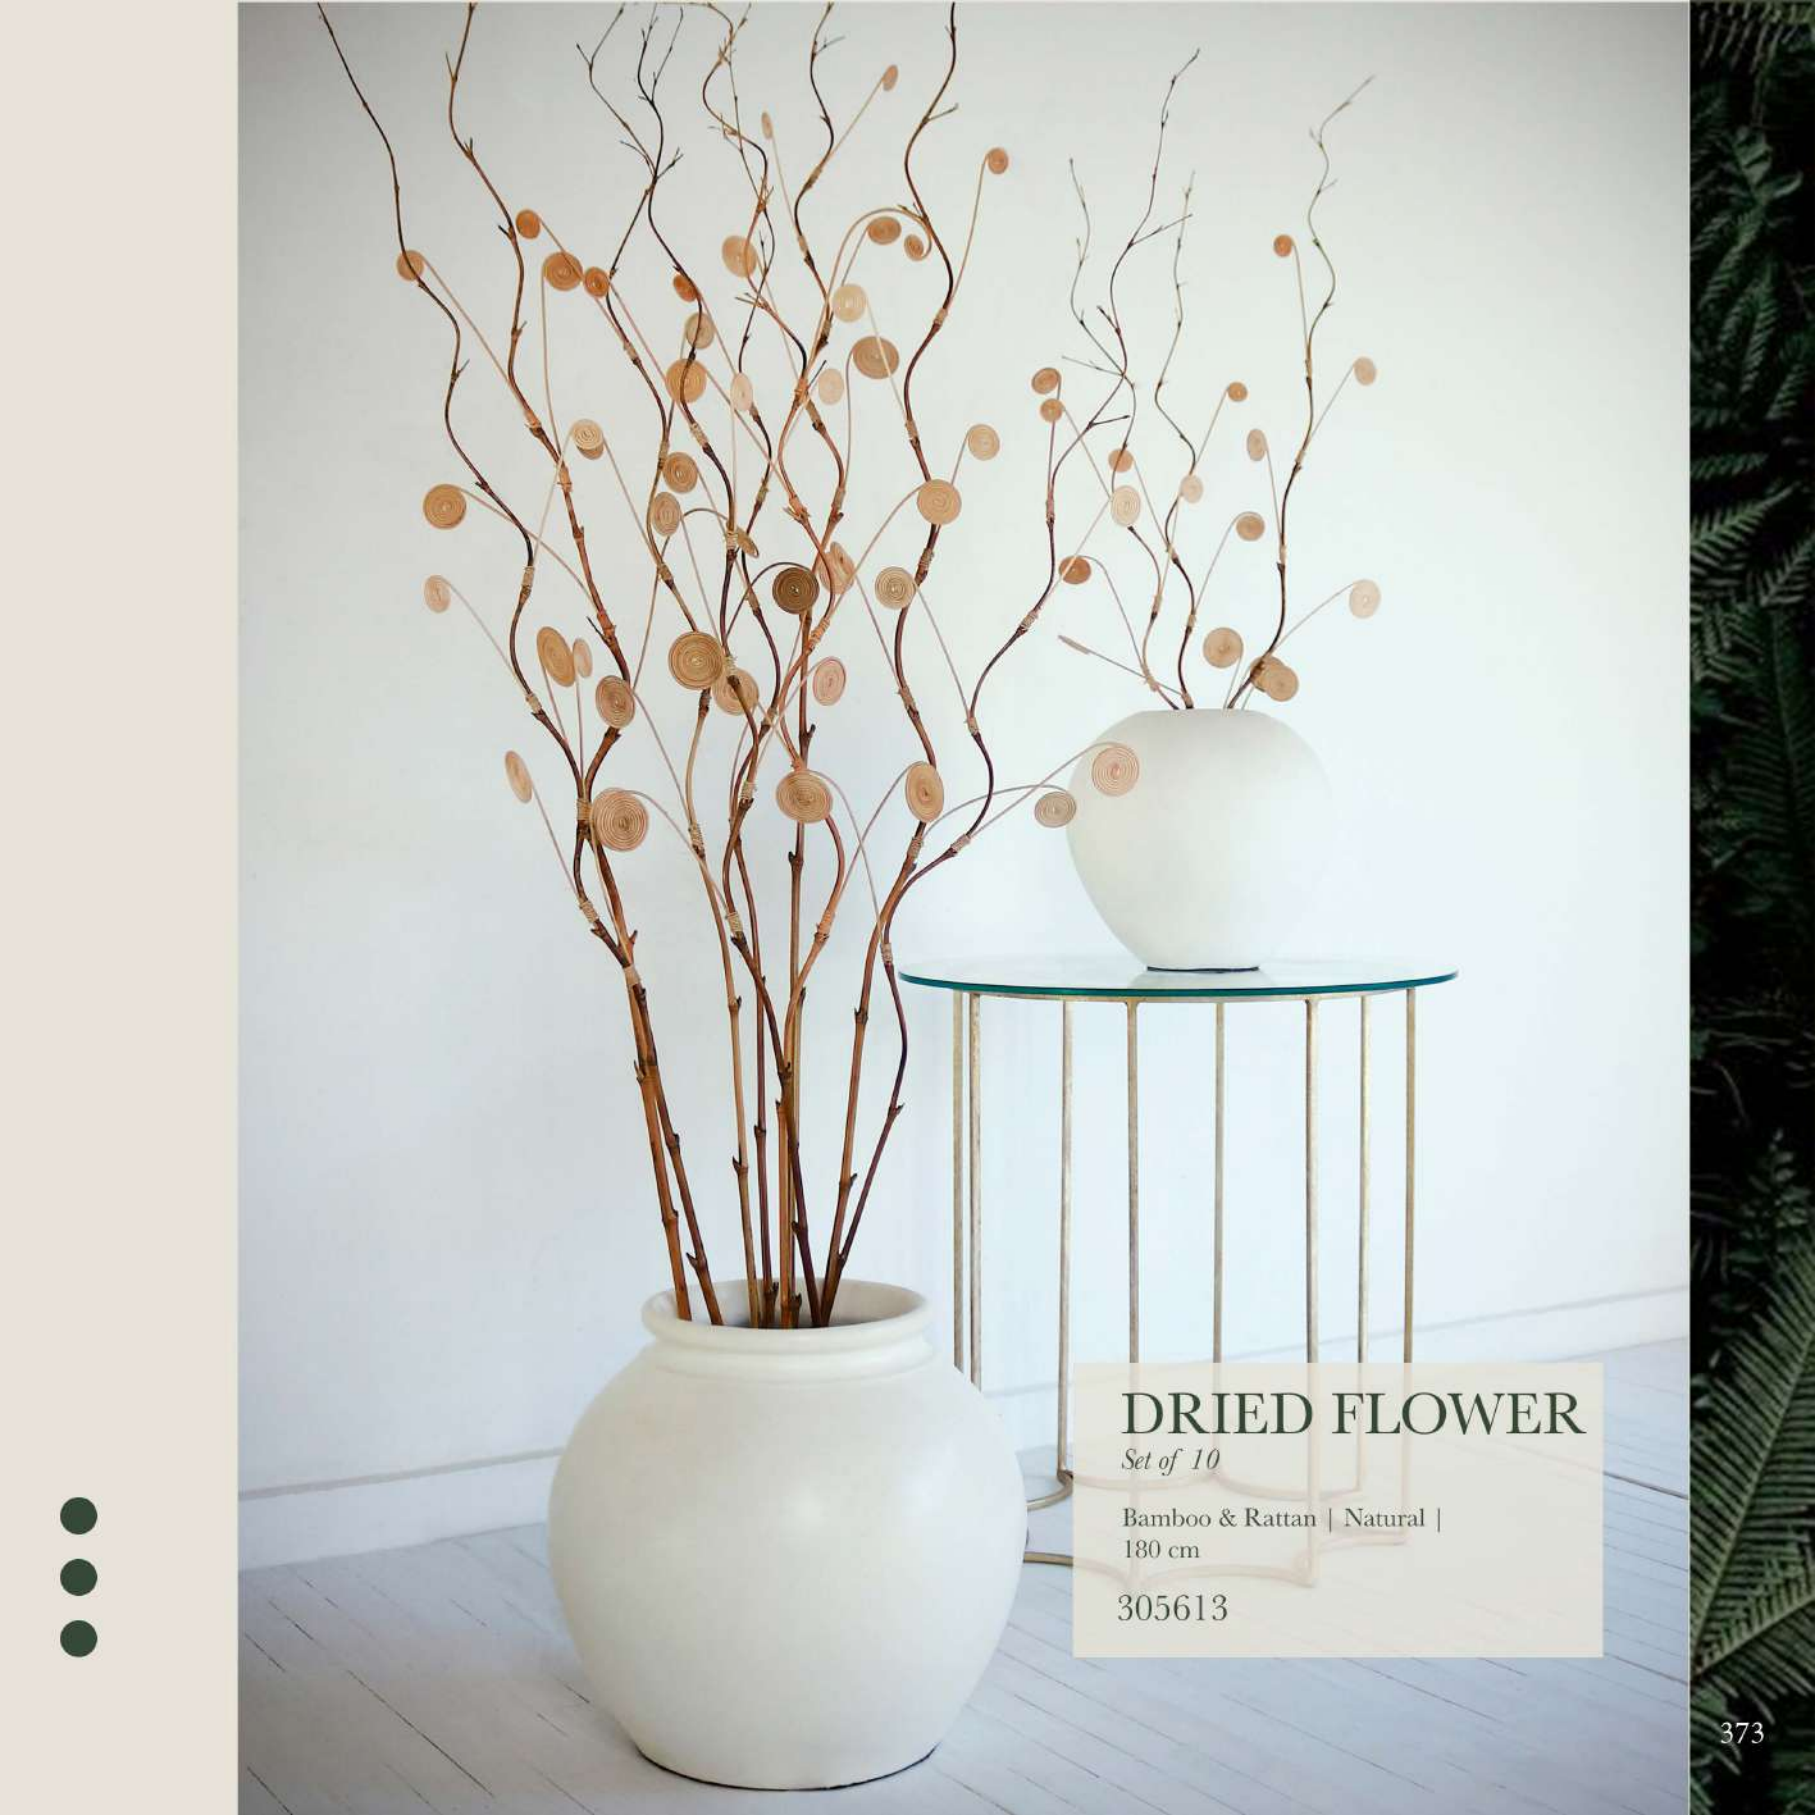

DRIED FLOWER

Set of 10

Bamboo & Corn Husks |
Natural | 180 cm

305615

DRIED FLOWER

Set of 10

Bamboo & Coconut Fiber |
Red | 180 cm

305611

DRIED FLOWER

Set of 10

Bamboo & Corn Husks |
Natural | 180 cm

305618

DRIED FLOWER

Set of 10

Bamboo & Rattan | Natural |
180 cm

305613