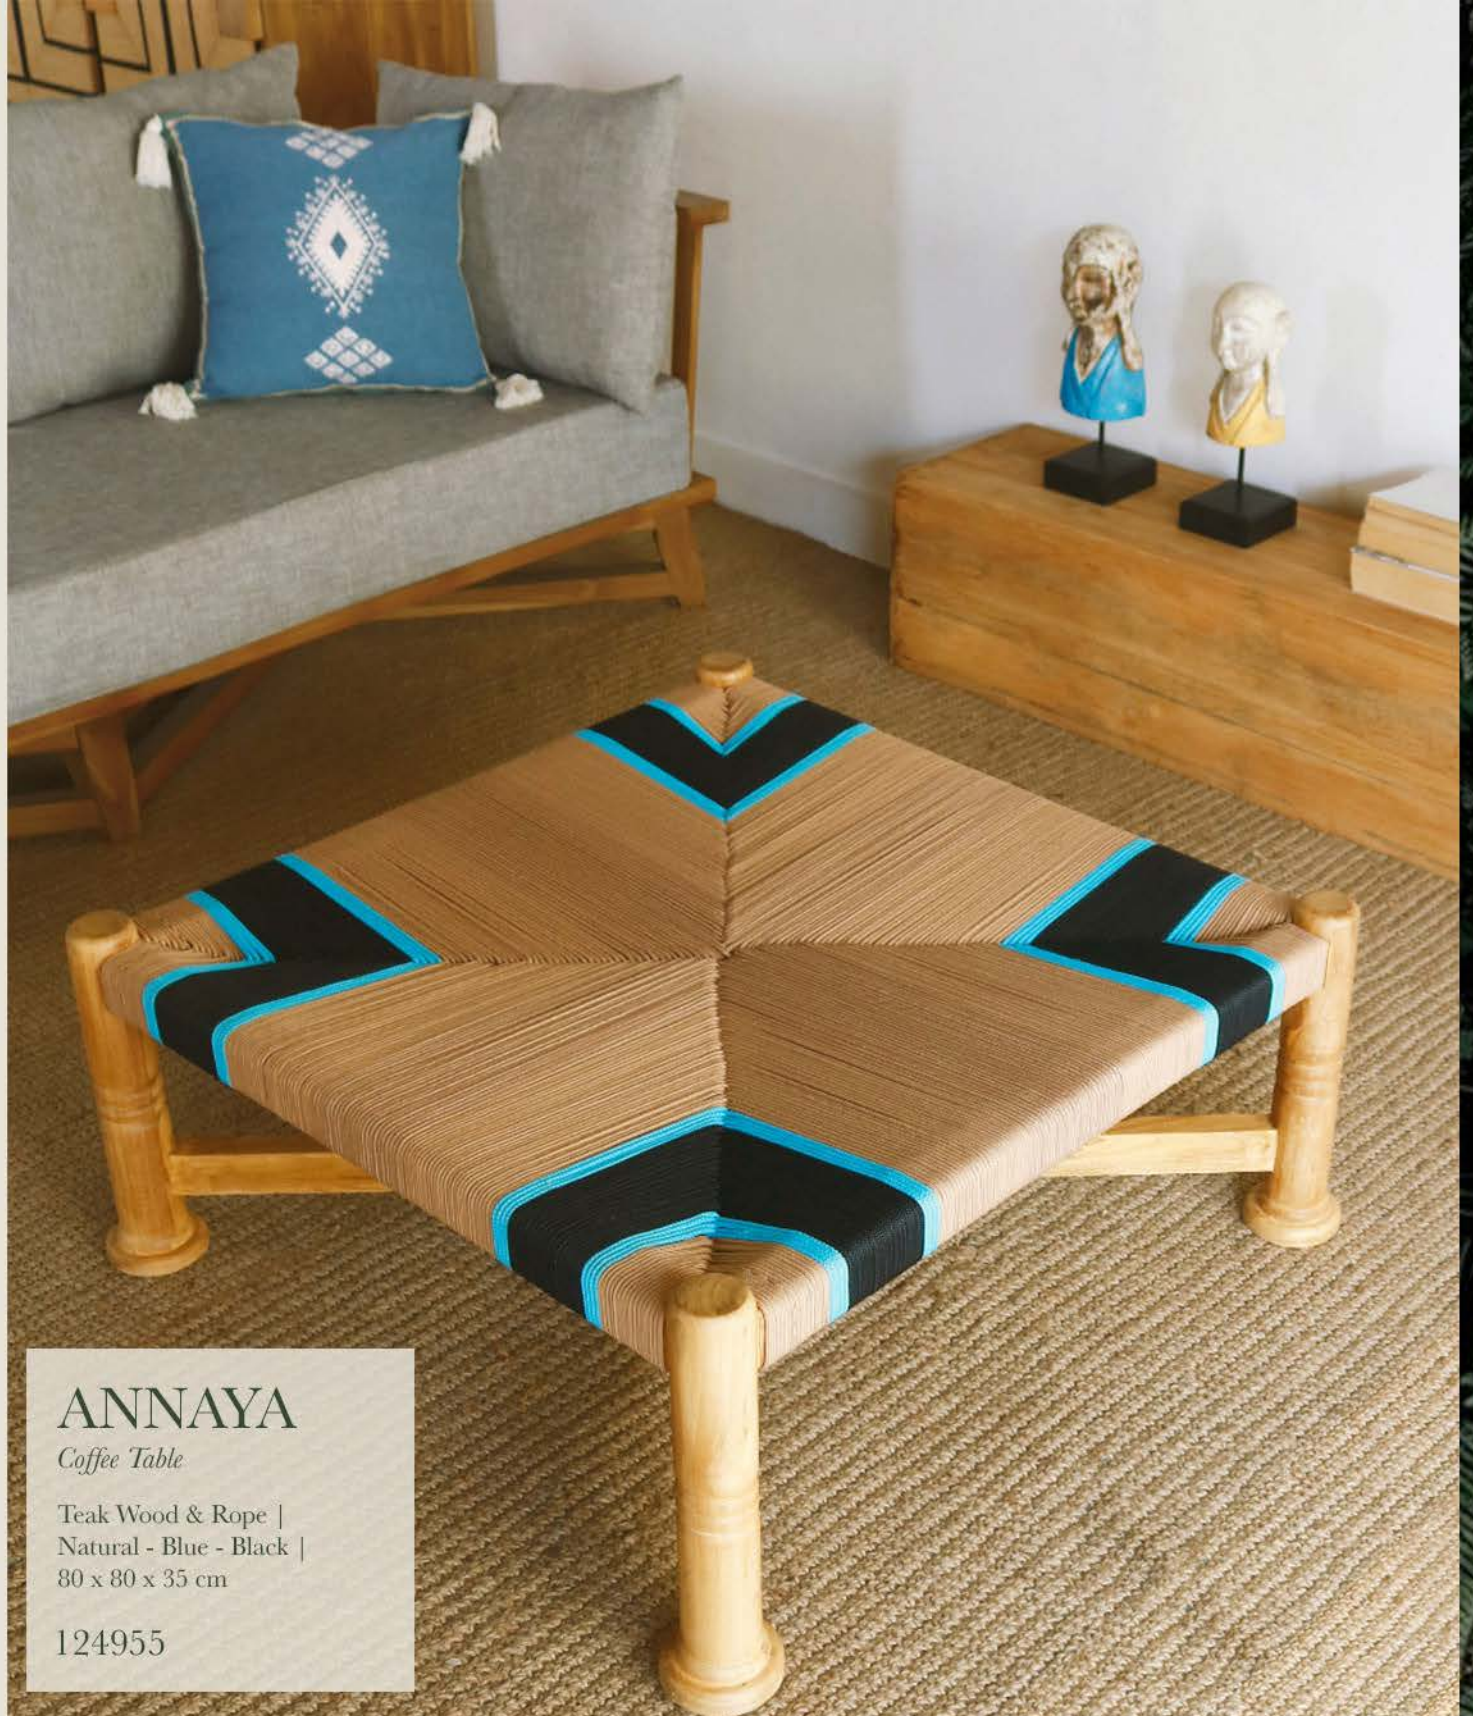

124506

KOLDING

Side Table

Teak Wood, Rattan | Natural |
Diameter 45 x 55 cm (124610)
Diameter 49 x 60 cm (124646)

ANNAYA

Coffee Table

Teak Wood & Rope |
Natural - Blue - Black |
80 x 80 x 35 cm

124955