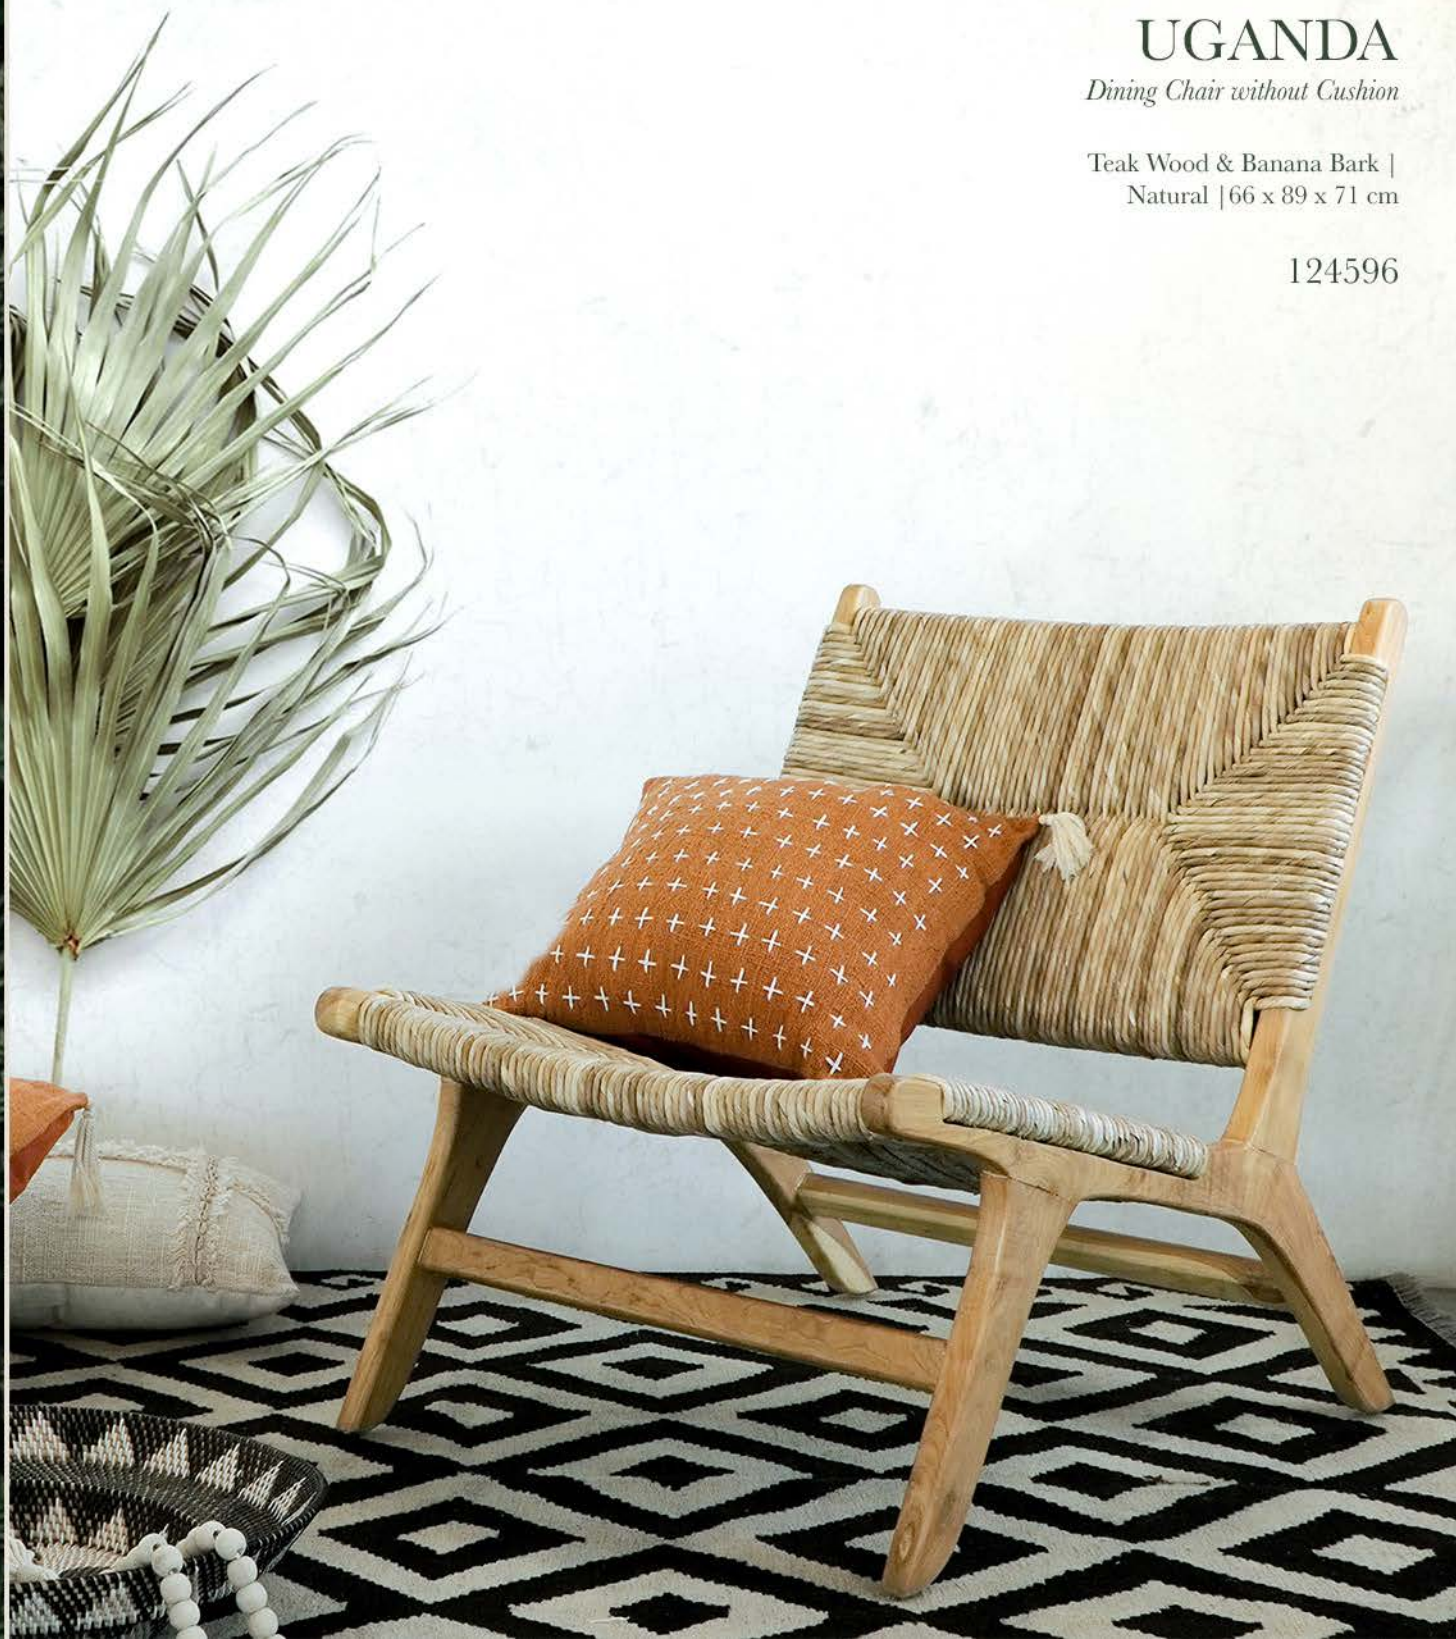

UGANDA

Dining Chair without Cushion

Teak Wood & Banana Bark |
Natural | 66 x 89 x 71 cm

124596