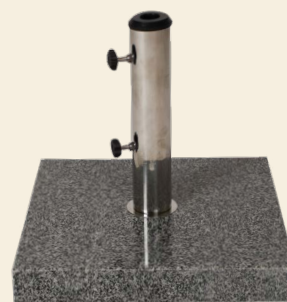

## SUNSHINE AND GOOD FEELINGS

The Eifel parasol is a modern floating parasol that allows you to create a nice shade spot with ease. The Solar version has an integrated LED lighting system. This allows you to spend even longer summer evenings outside. The push-up system also makes the parasol easy to open and close.

PARASOL PISA ø300 CM

PARASOL COLUMBIA ø260 CM

CHEZ LÉON, NAALDWIJK

PARASOL MAMBO  
300 x 200 CM

PARASOL BASE FOR THE  
COLUMBIA AND PISA

PARASOL BASE GRANITE 25KG

PARASOL BASE FOR THE  
MAMBO, COLUMBIA AND PISA