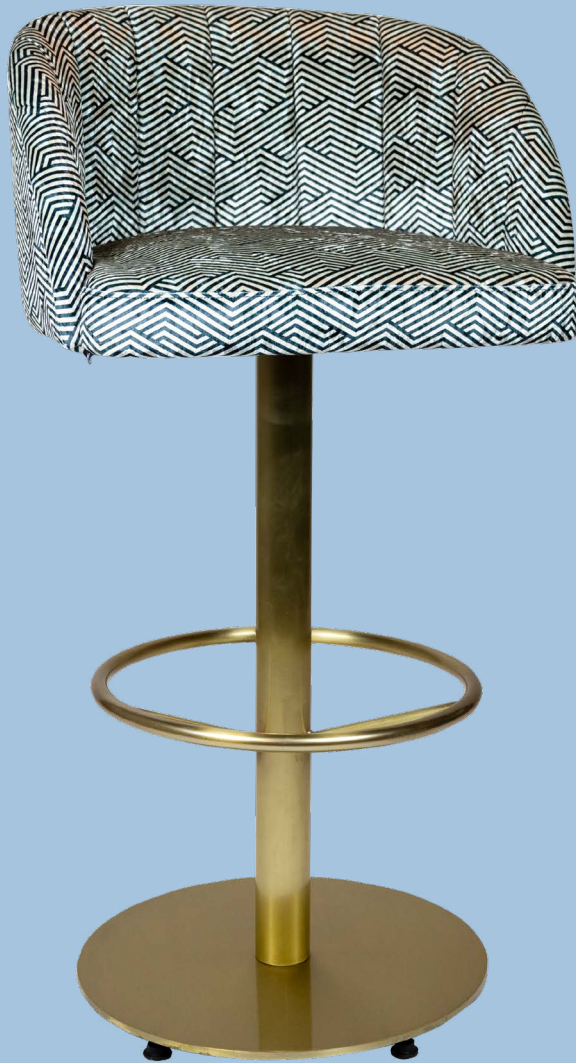

collection / *bar stools*

With Kaja's wide range of bar stools you will not only let your guests sit comfortably, but your café, bar or restaurant will also be stylishly decorated. Many of our bar stools can be personalized according to your wishes, which makes the possibilities in design endless. Thanks to our years of experience in creating furnishings, your new interior is guaranteed to be successful.

**VIEW THIS
COLLECTION
ONLINE**