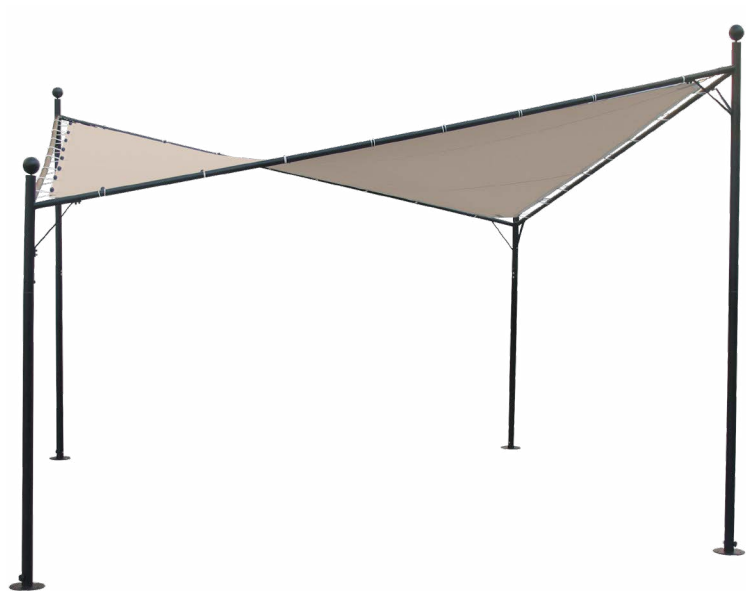

DISCOVER THE FESTA COLLECTION

Relax and enjoy under the modern and practical shade cloth Festa. With the help of the Festa tent you can create a wonderful shaded area on your terrace in a simple but stylish way.

TENT FESTA
400 x 400 CM
📦 | ●●●