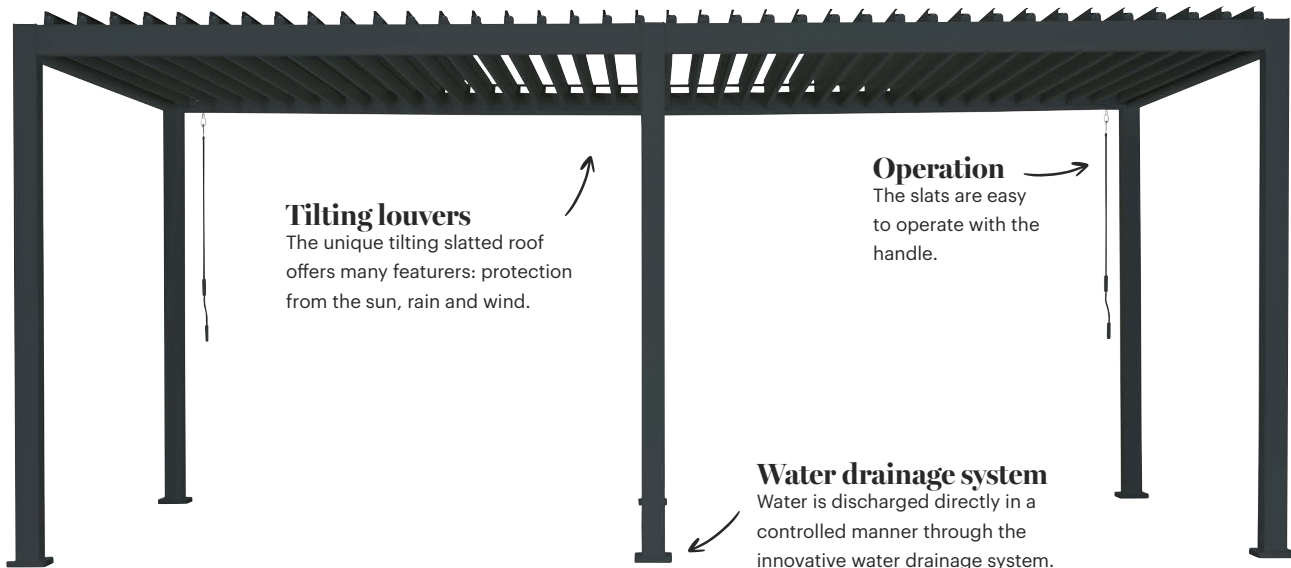

Tilting louvers
The unique tilting slatted roof offers many features: protection from the sun, rain and wind.

Operation
The slats are easy to operate with the handle.

Water drainage system
Water is discharged directly in a controlled manner through the innovative water drainage system.