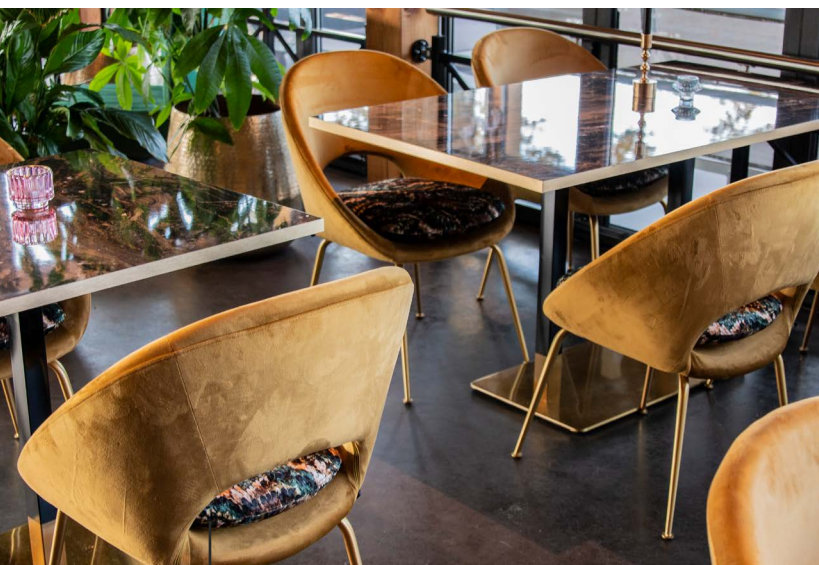

LUXX FOOD AND BAR, RIJSSEN