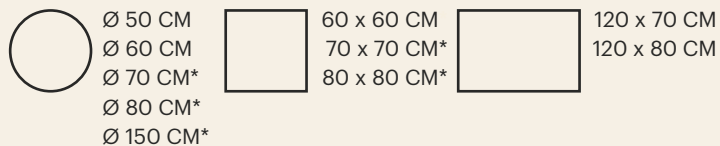

TEAK TABLE TOPS