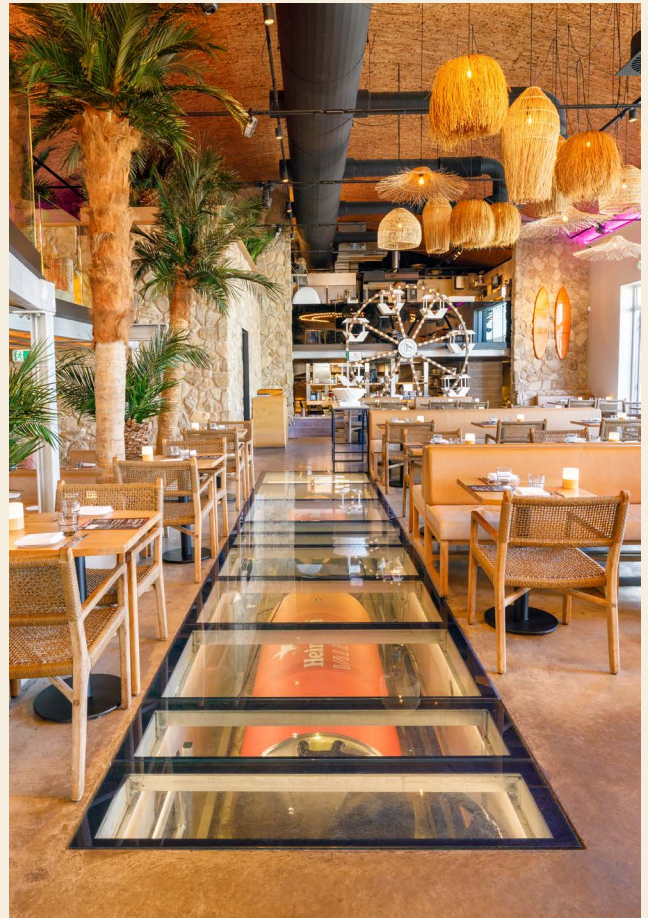

A TOUCH OF SPAIN IN THE PORT OF DEVENTER

Most notable in the interior is the nod to a bustling summer fair. Think of a carousel as a bar, a ferris wheel as a food elevator or a grab-and-go machine in the restroom. Not only mood creators, but these 'fair attractions' also create a lot of efficiency in the space. The furniture used for this project includes the Mera sofa and the Utah and Bergamo table bases.